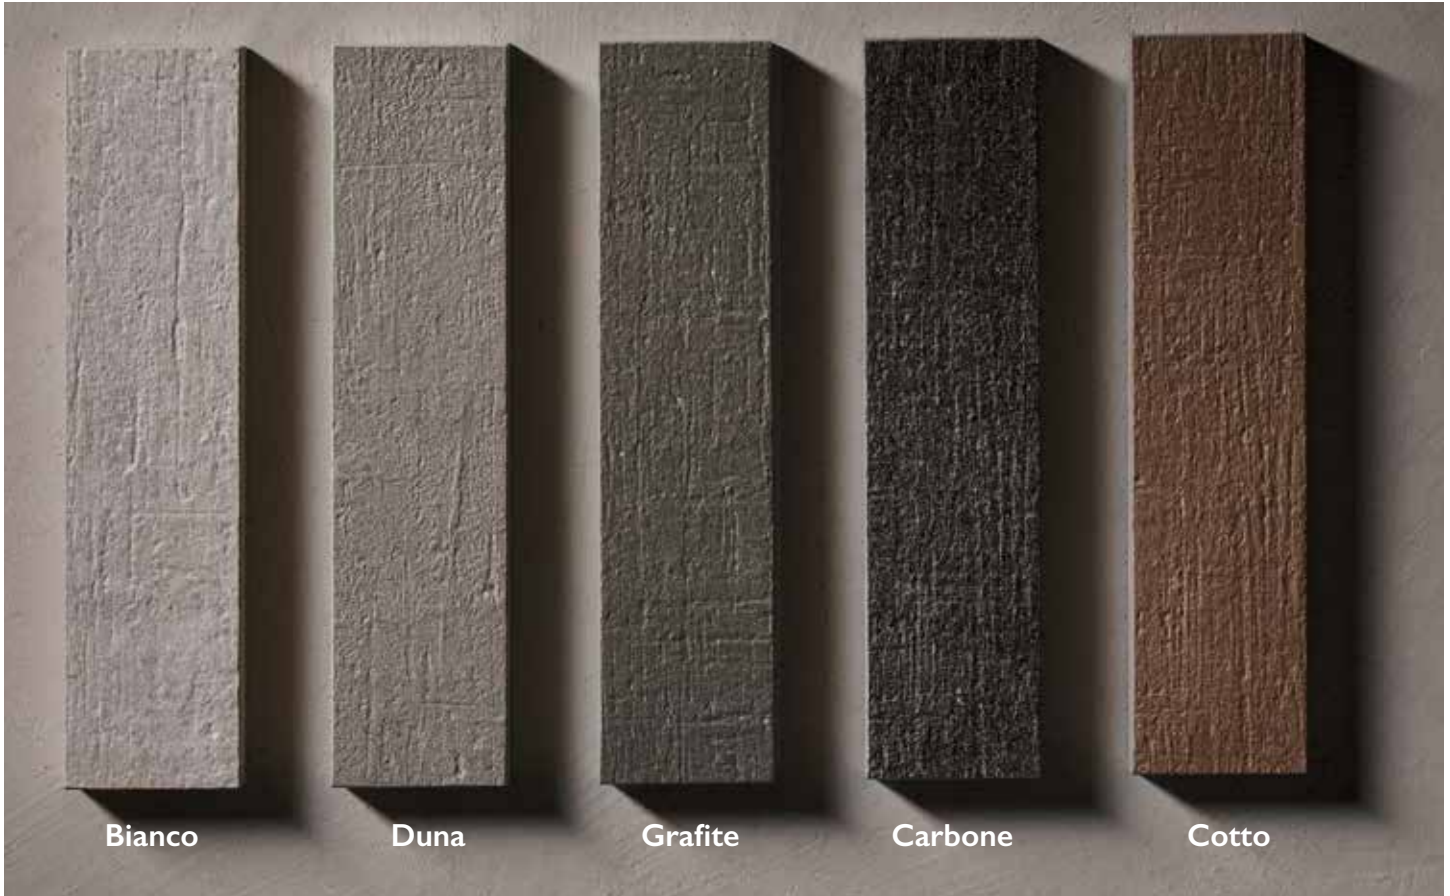

*Arto* ARTO®

**Terra Crea**  
**MODERN TERRA COTTA PORCELAIN**

---

ARTO® is known for making rustically elegant, handcrafted ceramic and concrete tiles, bricks, and pavers in California. In addition, ARTO® thoughtfully curates product lines sourced from other materials by trusted makers around the world.

## MODERN TERRA COTTA PORCELAIN

ARTO welcomes Terra Crea, a captivating collection of porcelain tile and pavers where nature inspires design. Imagine a haven of tranquility, where earthy tones and captivating textures create a seamless blend of beauty and serenity. Terra Crea's meticulously chosen palette, reminiscent of the earth's rich hues, fosters a space that indulges the senses. Crafted in Italy from premium porcelain, Terra Crea offers a stunning array of colors, shapes, and patterns. Each tile celebrates natural variations with unique rustic details, allowing you to create a space that reflects your individual style. Mix and match from a variety of sizes, thicknesses, edges, and finishes to bring your vision to life.

## TEXTURED COLOR

Bianco

Duna

Grafite

Carbone

Cotto